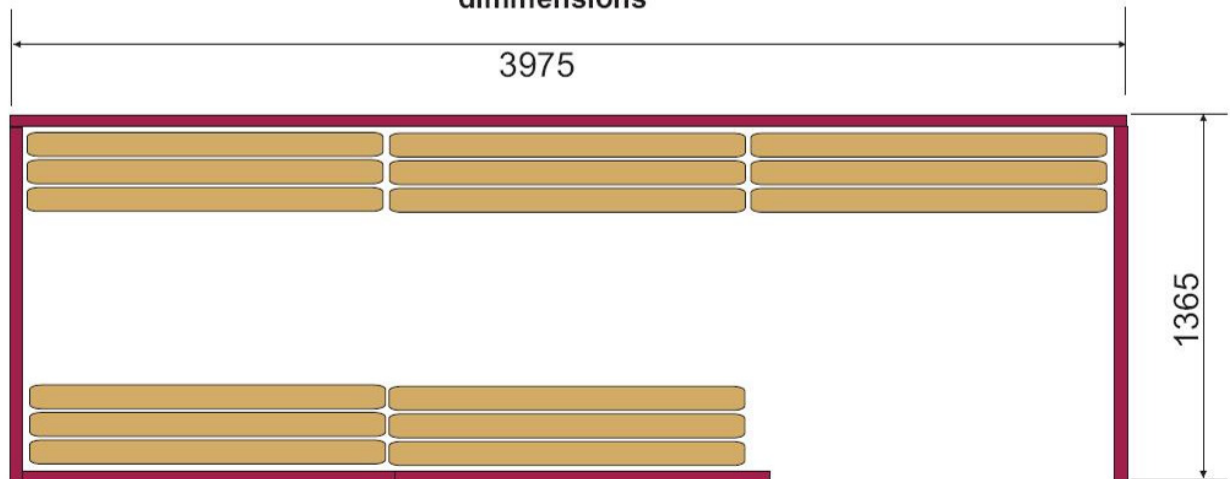

Smoking shelter **arret**

MODEL 205 dimensions

Dimensions:

Available in 3 different length depending on the amount of units:

- model 203 - 2 units - Length 2670 mm
- model 205 - 3 units - Length 3975 mm
- model 207 - 4 units - Length 5280 mm

Standard Width- 1365 mm

Standard Height - 2480 mm

Construction:

Shelter made of closed steel profiles with section of rectangle or square, construction hot dip galvanized and electrostatic powder painted acc. to RAL palette

Seat:

- bench with wooden planks - standard

Back support over the bench:

Back support of the shelter is available in 2 types:

- wooden planks - standard
- perforated steel and lacquered in gray colour (option).

Optional equipment:

- informational display case with lock, dimensions 1260 x 700mm or 700 x 700mm
- recycled waste bin with smoking-ash-tray (freestanding or assembled to the shelter construction)

Types of infill: